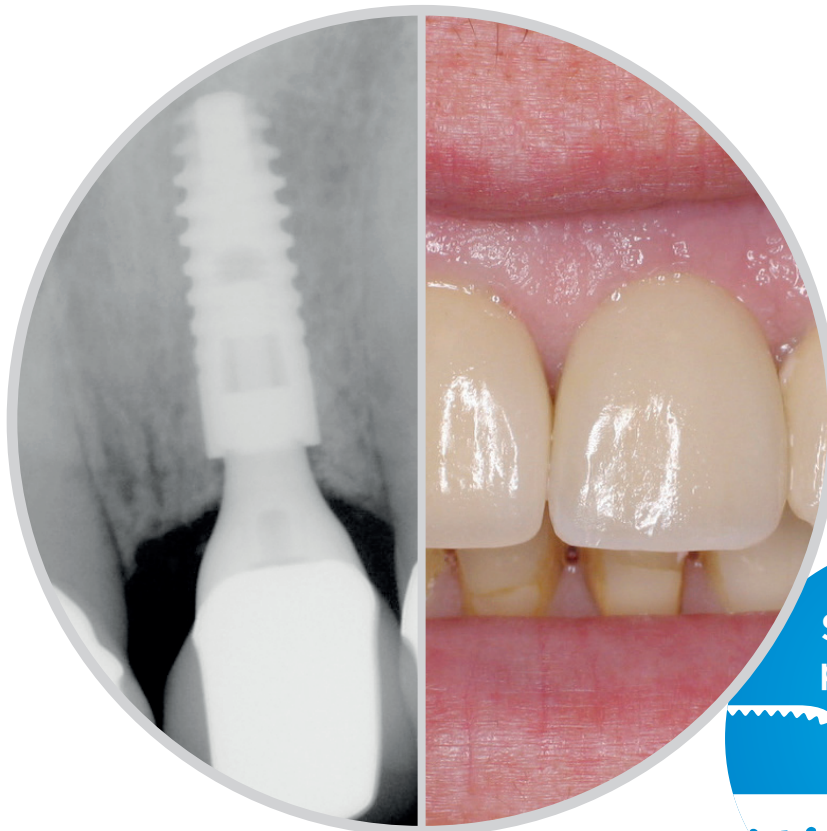

# Excellent esthetics with Ankylos<sup>®</sup> implant system

PUBLISHED RESULTS WITH DENTSPLY SIRONA IMPLANTS PRODUCTS

“We have observed that subcrestal placement of Ankylos implants consistently results in bone growth on to the implant platform, which supports peri-implant soft tissues for optimal esthetics.”

Dr. Theofilos Koutouzis, USA

Courtesy of Dr. Alan Fetner, USA

1. Koutouzis T, Fetner M, Fetner A, Lundgren T. Retrospective evaluation of crestal bone changes around implants with reduced abutment diameter placed non-submerged and at subcrestal positions: the effect of bone grafting at implant placement. *J Periodontol* 2011;82(2):234-42. [Abstract](#)
2. Koutouzis T, Neiva R, Nonhoff J, Lundgren T. Placement of implants with platform-switched Morse taper connections with the implant-abutment interface at different levels in relation to the alveolar crest: a short-term (1-year) randomized prospective controlled clinical trial. *Int J Oral Maxillofac Implants* 2013;28(6):1553-63. [Abstract](#)
3. Degidi M, Nardi D, Daprile G, Piattelli A. Nonremoval of immediate abutments in cases involving subcrestally placed postextractive tapered single implants: a randomized controlled clinical study. *Clin Implant Dent Relat Res* 2014;16(6):794-805. [Abstract](#)

4. Esposito M, Bressan E, Grusovin MG, et al. Do repeated changes of abutments have any influence on the stability of peri-implant tissues? One-year post-loading results from a multicentre randomised controlled trial. *Eur J Oral Implantol* 2017;10(1):57-72. [Abstract](#)
5. Abboud M, Koeck B, Stark H, Wahl G, Paillon R. Immediate loading of single-tooth implants in the posterior region. *Int J Oral Maxillofac Implants* 2005;20(1):61-8. [Abstract](#)
6. Petsos H, Trimpou G, Eickholz P, Lauer HC, Weigl P. The influence of professional competence on the inter- and intra-individual esthetic evaluation of implant-supported crowns in the anterior maxilla. *Clin Oral Implants Res* 2017;28(4):453-60. [Abstract](#)